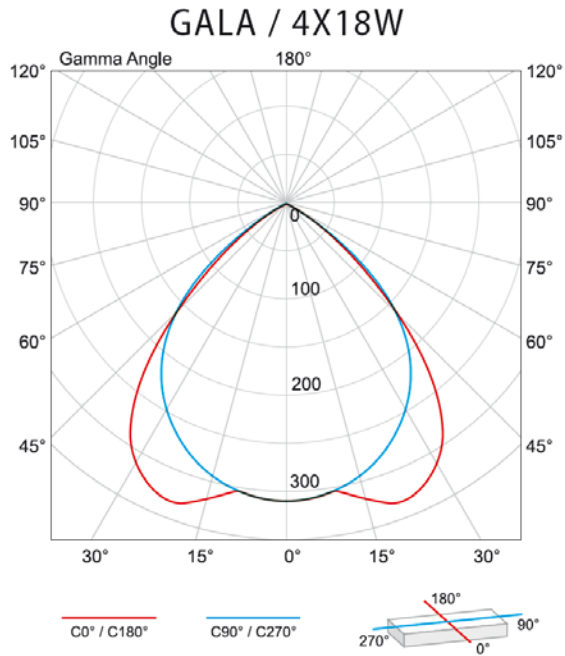

## Variants and dimensions

- GALA BM (recessed mounted fixture)

Watt	Colour body	Size (mm)			Ballast	Catalogue number	Packing (pcs)
		Length	Width	Height			
2X18W	White	595	295	70	electronic	9GBME218	1
4X18W	White	595	595	70	electronic	9GBME418	1
2X36W	White	1195	295	70	electronic	9GBME236	1

## Luminous distribution curves