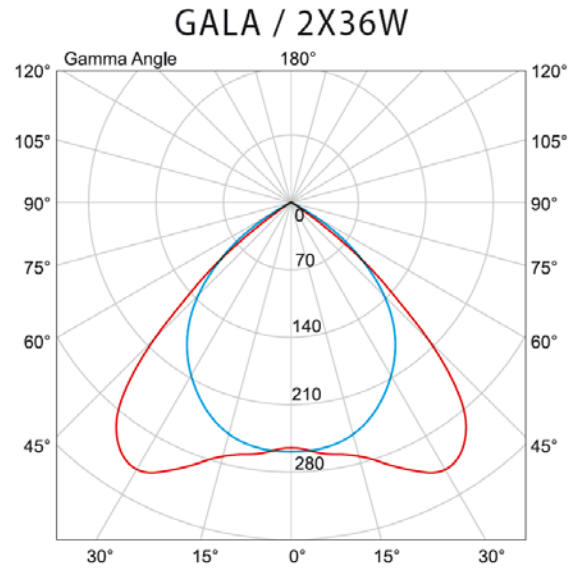

## Variants and dimensions

- GALA BM (recessed mounted fixture)

Watt	Colour body	Size (mm)			Ballast	Catalogue number	Packing (pcs)
		Length	Width	Height			
2X18W	White	595	295	70	electronic	9GBME218	1
4X18W	White	595	595	70	electronic	9GBME418	1
2X36W	White	1195	295	70	electronic	9GBME236	1

## Luminous distribution curves