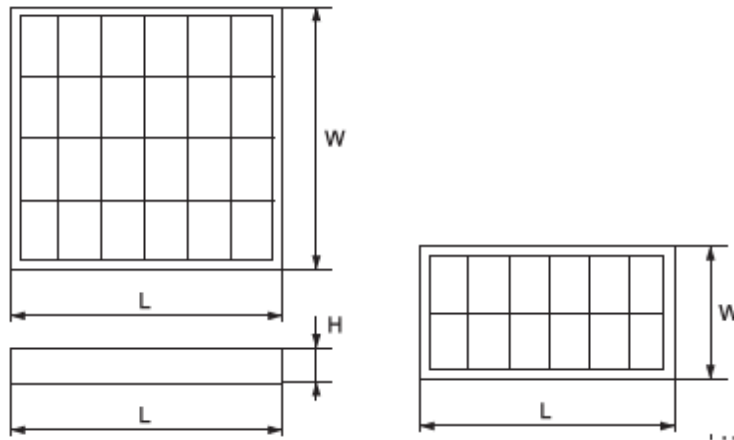

Product benefits

- Considerable energy saving
- Efficient and stable light distribution
- Unobtrusive and good uniform lighting

Areas of application

- Commercial buildings
- Administrative buildings
- Banks
- Hospitals
- Education facilities

Variants and dimensions

- GALA BM (recessed mounted fixture)

Watt	Colour body	Size (mm)			Ballast	Catalogue number	Packing (pcs)
		Length	Width	Height			
2X18W	White	595	295	70	electronic	9GBME218	1
4X18W	White	595	595	70	electronic	9GBME418	1
2X36W	White	1195	295	70	electronic	9GBME236	1

- GALA OM (surface mounted fixture)

Watt	Colour body	Size (mm)			Ballast	Catalogue number	Packing (pcs)
		Length	Width	Height			
2X18W	white	630	330	70	electronic	9GOME218	1
4X18W	white	630	630	70	electronic	9GOME418	1
2X36W	white	1230	330	70	electronic	9GOME236	1